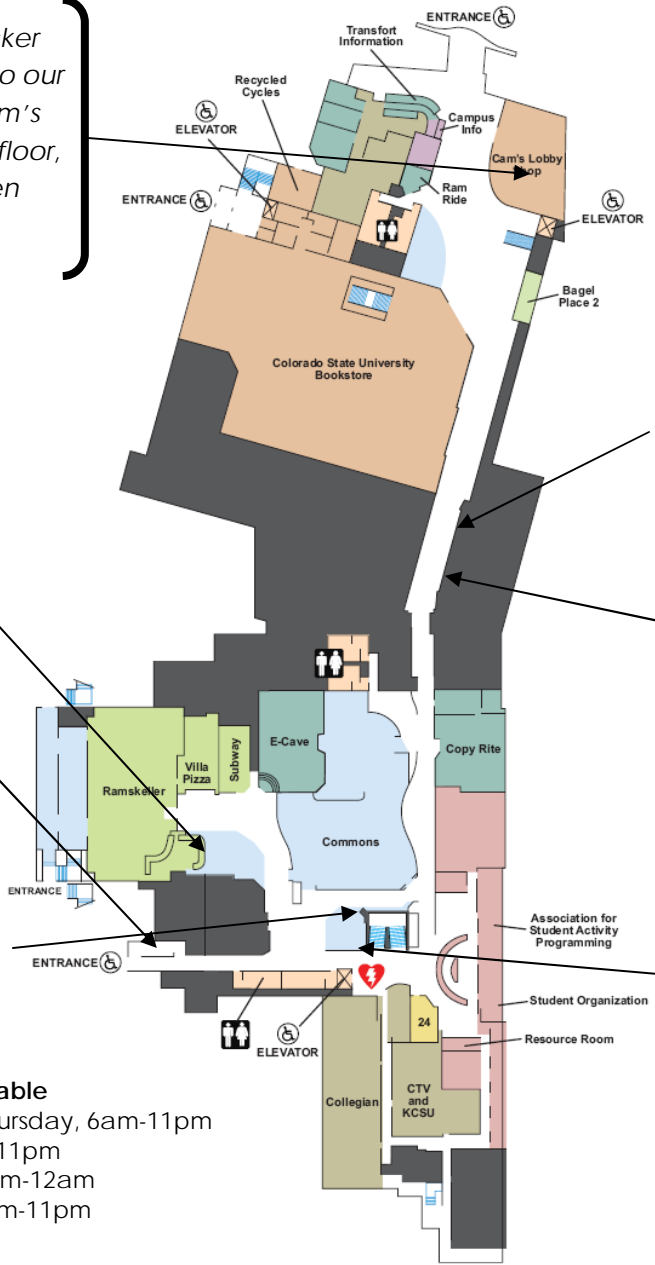

Lowerlevel

Locker Rental Locations

Off-Campus Student Services / Resources for Adult Learners

Main Level, Room 195
Lory Student Center
Colorado State University
Fort Collins, CO 80523

<http://ocssral.colostate.edu>
ocss@lamar.colostate.edu
tel: (970) 491-2248
fax: (970) 491-6196

To claim your locker bring your CSU ID to our office **above** Cam's Corner on the first floor, rm 195, between 8 am-5pm.

R Lockers located here
R25-R48

R72-100 Lockers located here

S65-S104 lockers located here in hallway

R59-71 Lockers located here

S 01-12 lockers located here in Barrel Volt

S 013-64 lockers located here inside Commons

All lockers available
Monday - Thursday, 6am-11pm
Friday, 6am-11pm
Saturday, 7am-12am
Sunday, 11am-11pm

S-Square
R- Rectangle

Your Locker Options

Thanks for your interest in renting a locker from Off-Campus Student Services! All lockers are \$15/semester and are located on the lower level of the Lory Student Center. We have 5 different locker locations, and two different locker sizes. If you have any questions about renting a locker, please call or stop by our office! Here are your options: